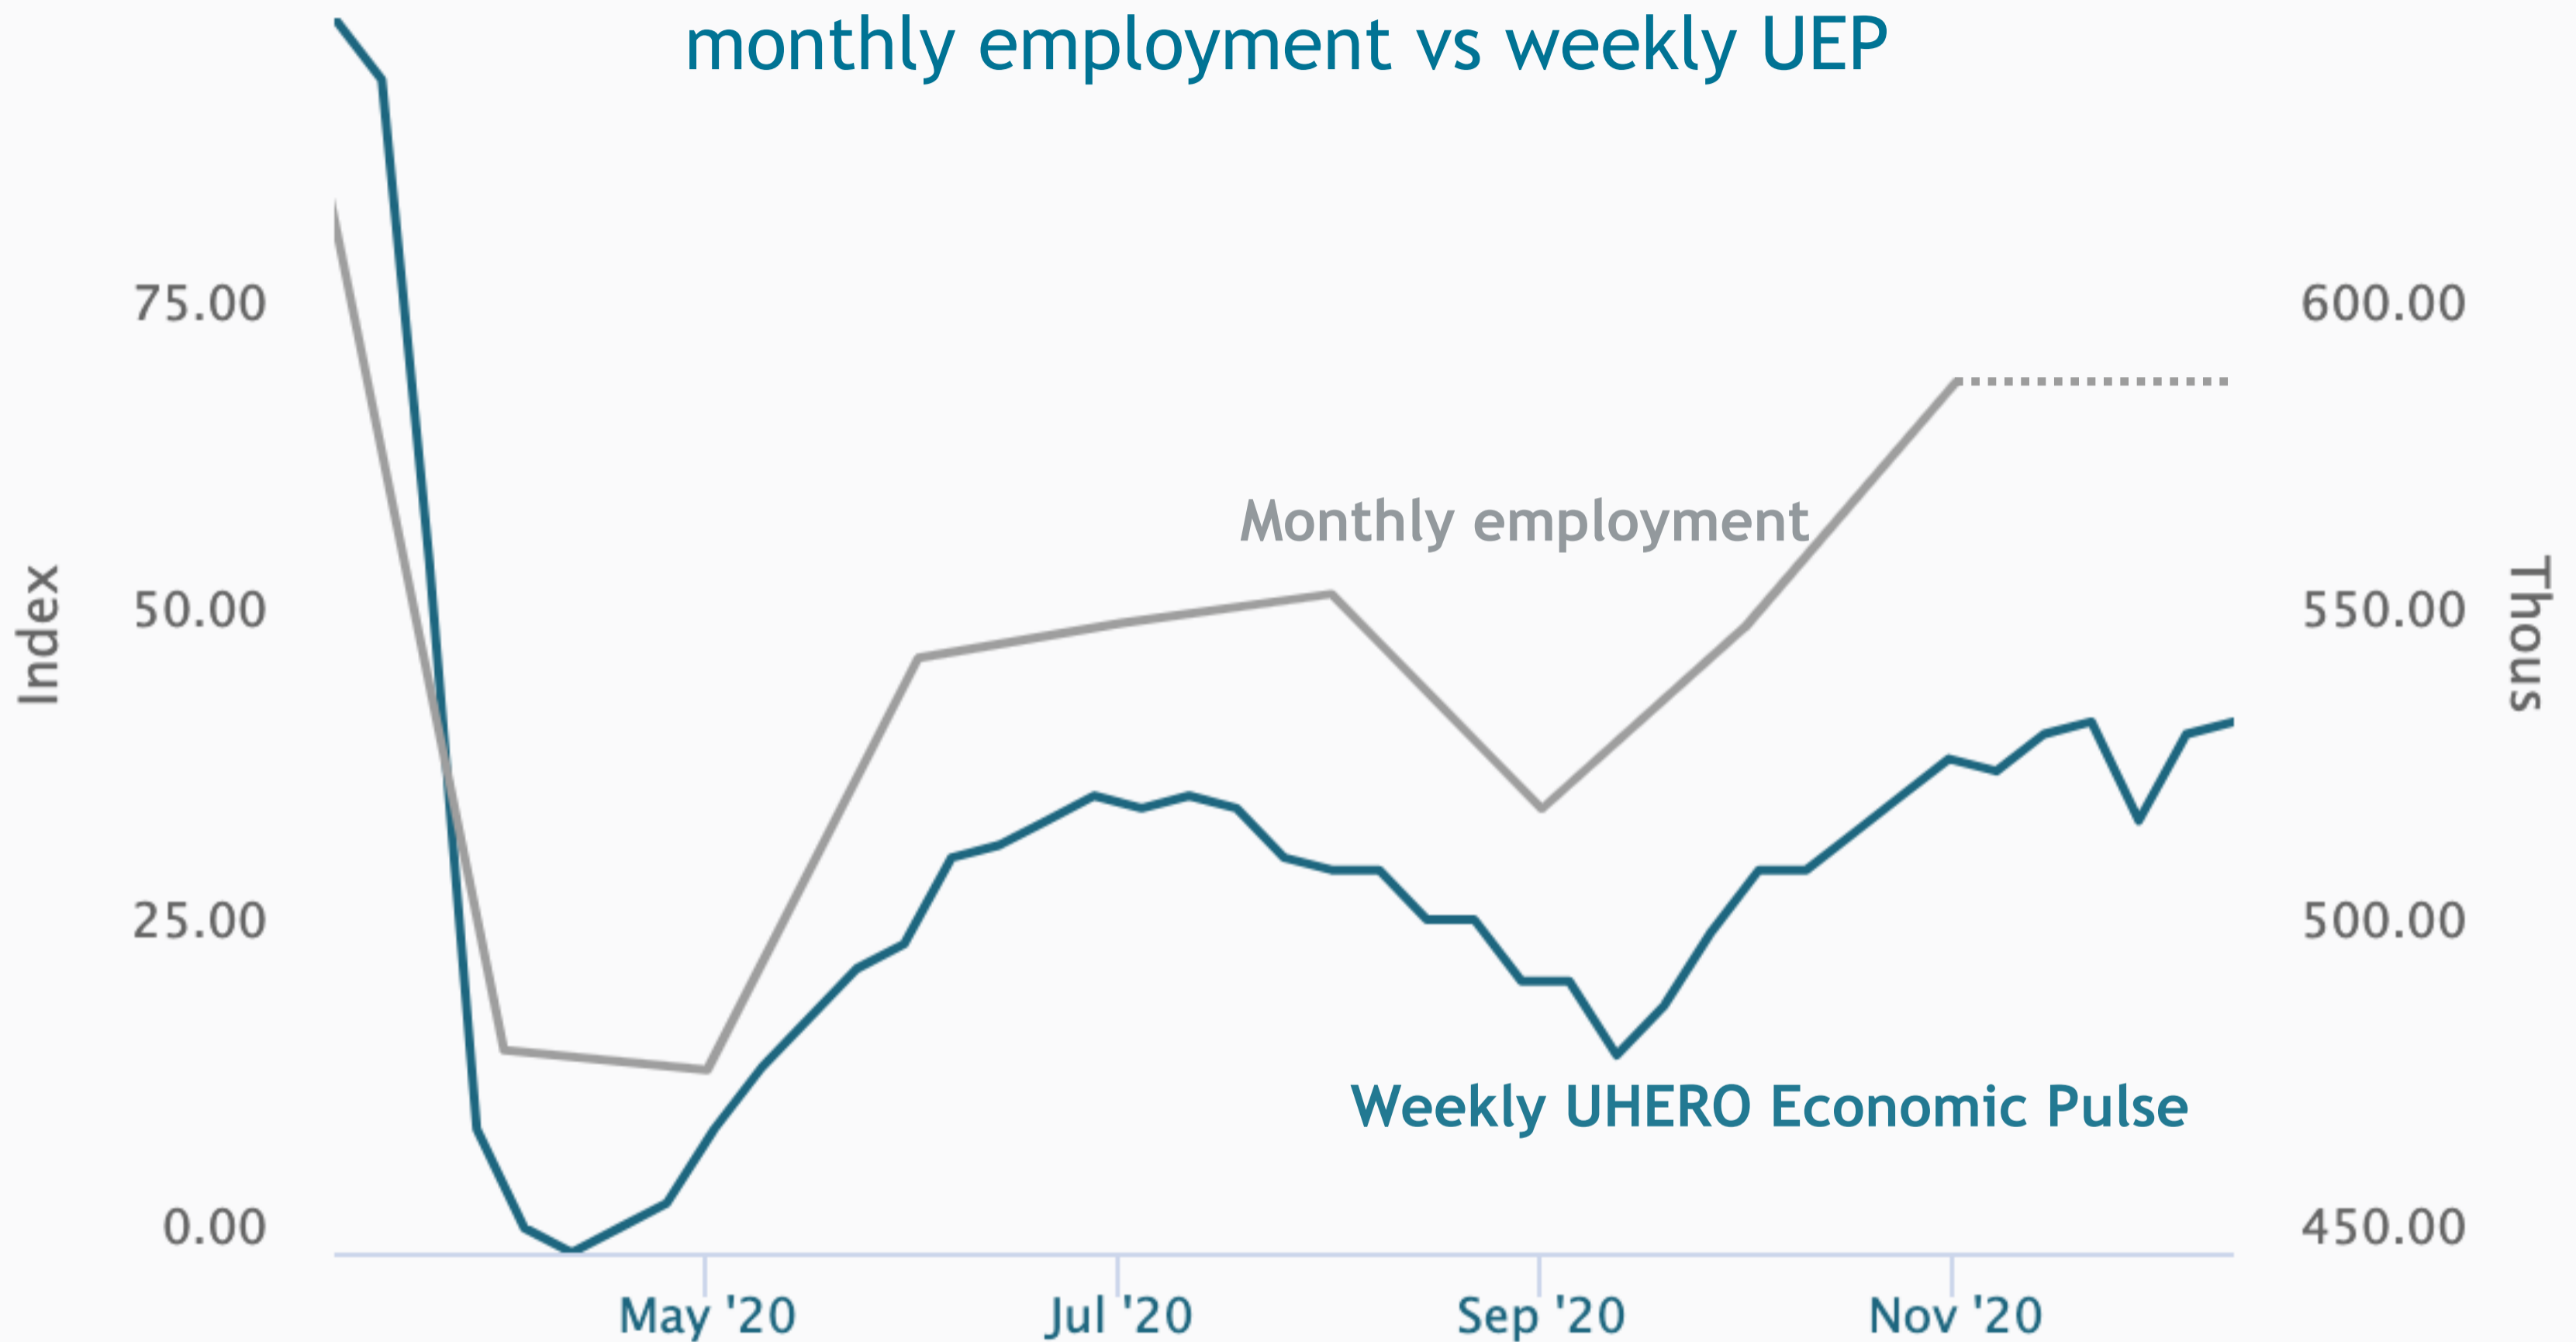

Source: OETS via HTA. <https://tinyurl.com/UHEROdailyvis>
<https://uhero.hawaii.edu/pre-travel-testing-and-hawaiis-daily-trans-pacific-visitors/>

Yet Economic Pulse points to employment slowdown

— UHERO Economic Pulse (Index) (State of Hawaii; Weekly; Not Seasonally Adjusted) (left)
— Employment (Thous) (State of Hawaii; Monthly; Seasonally Adjusted) (right)