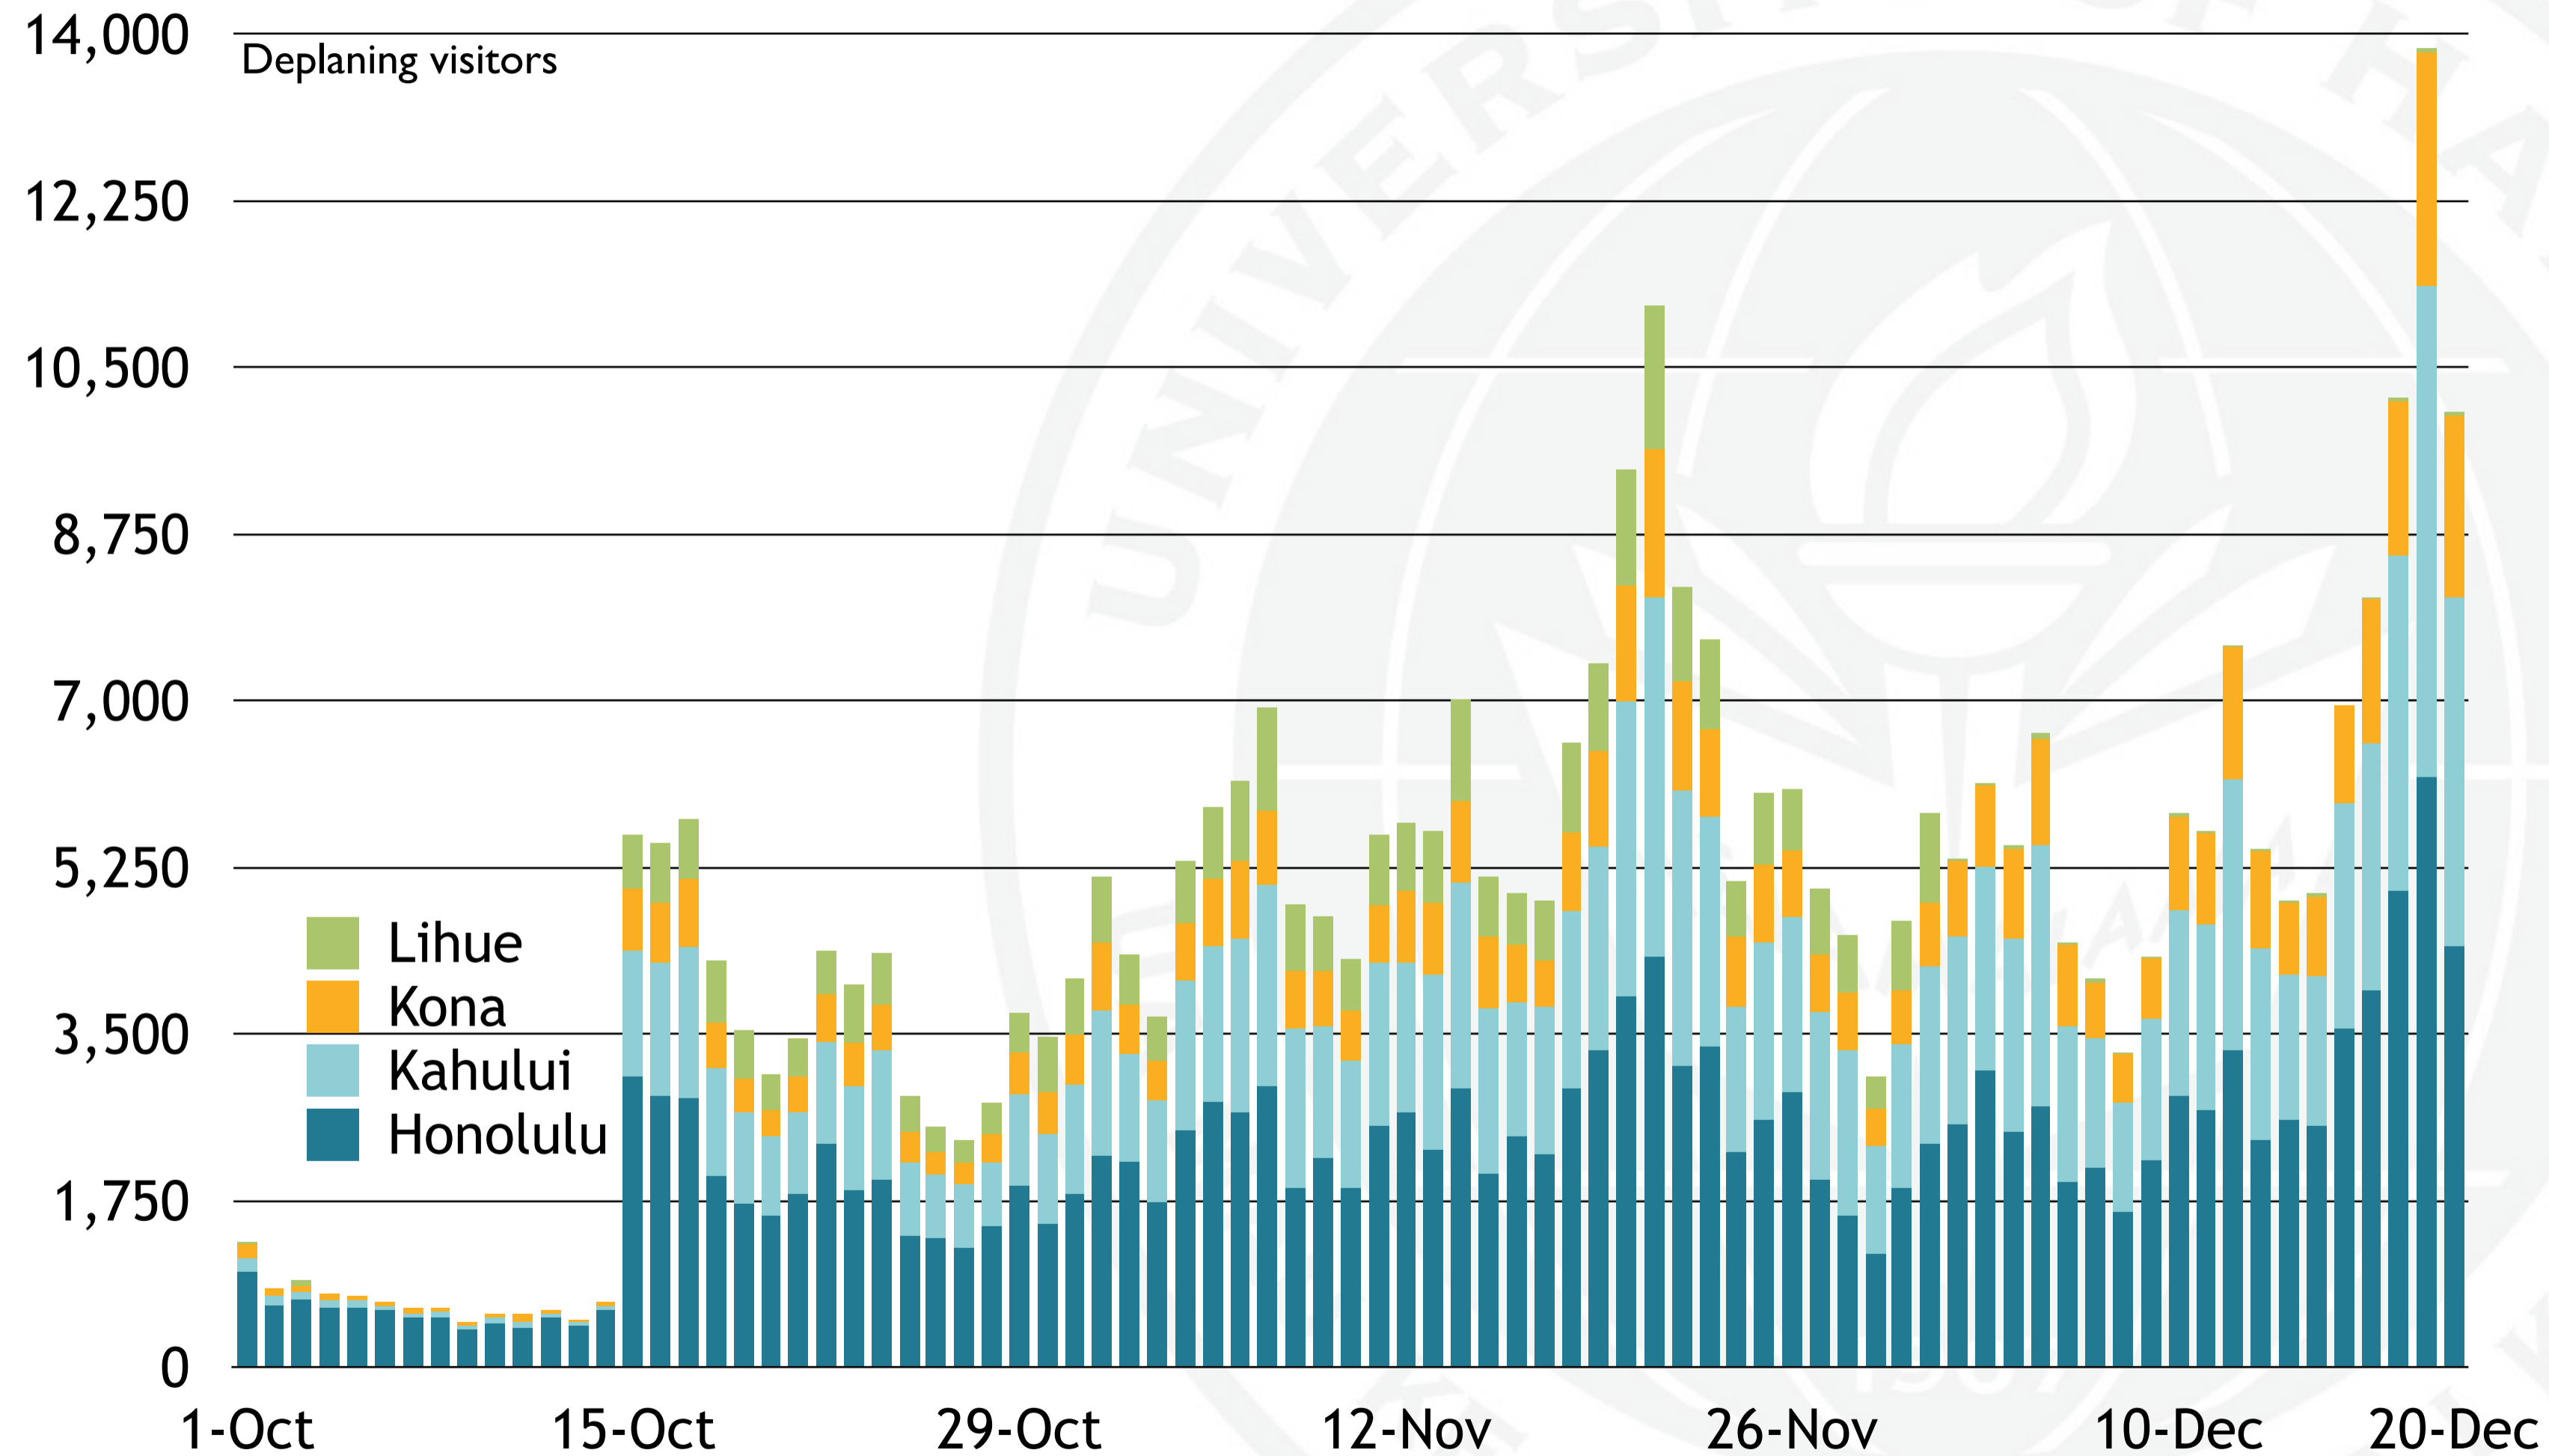

UHERO

THE ECONOMIC RESEARCH ORGANIZATION
AT THE UNIVERSITY OF HAWAII

Hawaii Select Committee Update

Dr. Carl Bonham
Executive Director, UHERO

December 21, 2020

Christmas visitors are arriving

December visitors will exceed expectations despite obstacles

Source: OETS via HTA. <https://tinyurl.com/UHEROdailyvis>
<https://uhero.hawaii.edu/pre-travel-testing-and-hawaiis-daily-trans-pacific-visitors/>

Yet Economic Pulse points to employment slowdown

— UHERO Economic Pulse (Index) (State of Hawaii; Weekly; Not Seasonally Adjusted) (left)
— Employment (Thous) (State of Hawaii; Monthly; Seasonally Adjusted) (right)

Source: data.uhero.hawaii.edu
<https://tinyurl.com/UHERO-EPvsEMPL>

Planned relief measure similar to UHERO baseline assumptions

- ▶ \$300 plus up benefits, extension of PUA and PEUC
- ▶ \$600 direct payments
- ▶ More new PPP \$
- ▶ Support for public schools and health care providers ...

Hawaii Rental Property Survey

In order to understand the impact of the COVID-19 crisis on Hawaii’s rental housing, UHERO is fielding a monthly survey of rental property owners and managers.

[READ MORE](#)